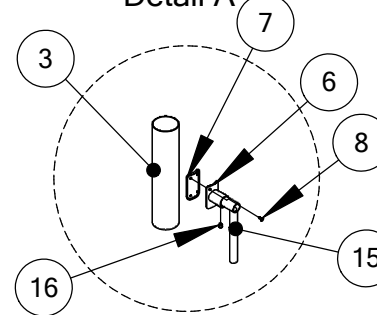

HERCULES CLIMBER V

902-299

| ITEM NO. | PART NUMBER | DESCRIPTION | QTY. |
|----------|-------------|---|------|
| 1 | 903-302 | Arch Ladder Hercules Climbers | 2 |
| 2 | 903-301 | Plastic Panel Hercules Climbers | 1 |
| 3 | 913-108 | 5" O. D. Post | 3 |
| 4 | 905-302 | Net for Hercules Climber | 1 |
| 5 | 913-402 | 4 Hole Attachment Bracket | 4 |
| 6 | 913-417 | Panel Attachment Bracket | 8 |
| 7 | 905-208 | Gasket for Attachment Bracket | 16 |
| 8 | 905-526 | Self Tapping Tamper Resistant | 78 |
| 9 | 316-601 | 3/8" Flat Washer SS | 30 |
| 10 | 216-601 | 3/8" Hex Nut SS | 14 |
| 11 | 905-847 | Bolt Caps for Fun Center | 14 |
| 12 | 216-512 | 5/16" x 1" Button Head Nut SS | 8 |
| 13 | 116-530BPS | 5/16" x 1" Button Pin SS | 8 |
| 14 | 326-501 | 5/16" Lock Washer SS | 8 |
| 15 | 903-307 | Rope Bracket Hercules Climber | 2 |
| 16 | 196-807 | 3/8" x 3/8" Socket Set Screw SS | 8 |
| 17 | 905-261 | Torx Driver W/Collar #27 Tamper Resistant | 2 |
| 18 | 105-015 | 1-5/8" Alum Pipe Plug | 4 |
| 19 | 416-350 | 3/16" Socket Key | 1 |

Detail A

Detail B

Detail C

Detail D