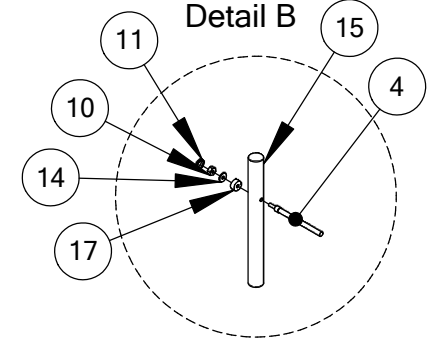

HERCULES CLIMBER V

902-299

| ITEM NO. | PART NUMBER | DESCRIPTION | QTY. |
|----------|-------------|---|------|
| 1 | 903-302 | Arch Ladder Hercules Climbers | 2 |
| 2 | 903-301 | Plastic Panel Hercules Climbers | 1 |
| 3 | 913-108 | 5" O. D. Post | 3 |
| 4 | 905-302 | Net for Hercules Climber | 1 |
| 5 | 913-402 | 4 Hole Attachment Bracket | 4 |
| 6 | 913-417 | Panel Attachment Bracket | 8 |
| 7 | 905-208 | Gasket for Attachment Bracket | 16 |
| 8 | 905-526 | Self Tapping Tamper Resistant | 78 |
| 9 | 316-601 | 3/8" Flat Washer SS | 30 |
| 10 | 216-601 | 3/8" Hex Nut SS | 14 |
| 11 | 905-847 | Bolt Caps for Fun Center | 14 |
| 12 | 216-512 | 5/16" x 1" Button Head Nut SS | 8 |
| 13 | 116-530BPS | 5/16" x 1" Button Pin SS | 8 |
| 14 | 326-501 | 5/16" Lock Washer SS | 8 |
| 15 | 903-307 | Rope Bracket Hercules Climber | 2 |
| 16 | 196-807 | 3/8" x 3/8" Socket Set Screw SS | 8 |
| 17 | 905-261 | Torx Driver W/Collar #27 Tamper Resistant | 2 |
| 18 | 105-015 | 1-5/8" Alum Pipe Plug | 4 |
| 19 | 416-350 | 3/16" Socket Key | 1 |

Detail A

Detail B

Detail C

Detail D