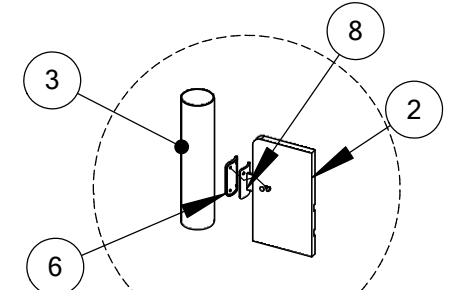

HERCULES CLIMBER V

902-299

| ITEM NO. | PART NUMBER | DESCRIPTION | QTY. |
|----------|-------------|---|------|
| 1 | 903-302 | Arch Ladder Hercules Climbers | 2 |
| 2 | 903-301 | Plastic Panel Hercules Climbers | 1 |
| 3 | 913-108 | 5" O. D. Post | 3 |
| 4 | 905-302 | Net for Hercules Climber | 1 |
| 5 | 913-402 | 4 Hole Attachment Bracket | 4 |
| 6 | 913-417 | Panel Attachment Bracket | 8 |
| 7 | 905-208 | Gasket for Attachment Bracket | 16 |
| 8 | 905-526 | Self Tapping Tamper Resistant | 78 |
| 9 | 316-601 | 3/8" Flat Washer SS | 30 |
| 10 | 216-601 | 3/8" Hex Nut SS | 14 |
| 11 | 905-847 | Bolt Caps for Fun Center | 14 |
| 12 | 216-512 | 5/16" x 1" Button Head Nut SS | 8 |
| 13 | 116-530BPS | 5/16" x 1" Button Pin SS | 8 |
| 14 | 326-501 | 5/16" Lock Washer SS | 8 |
| 15 | 903-307 | Rope Bracket Hercules Climber | 2 |
| 16 | 196-807 | 3/8" x 3/8" Socket Set Screw SS | 8 |
| 17 | 905-261 | Torx Driver W/Collar #27 Tamper Resistant | 2 |
| 18 | 105-015 | 1-5/8" Alum Pipe Plug | 4 |
| 19 | 416-350 | 3/16" Socket Key | 1 |

Detail A

Detail B

Detail C

Detail D