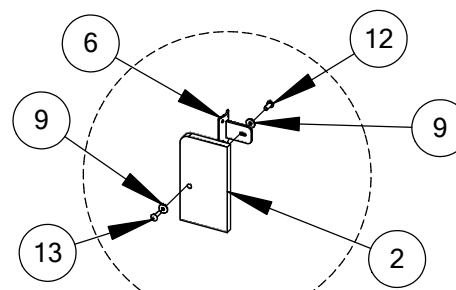

HERCULES CLIMBER V

902-299

| ITEM NO. | PART NUMBER | DESCRIPTION | QTY. |
|----------|-------------|---|------|
| 1 | 903-302 | Arch Ladder Hercules Climbers | 2 |
| 2 | 903-301 | Plastic Panel Hercules Climbers | 1 |
| 3 | 913-108 | 5" O. D. Post | 3 |
| 4 | 905-302 | Net for Hercules Climber | 1 |
| 5 | 913-402 | 4 Hole Attachment Bracket | 4 |
| 6 | 913-417 | Panel Attachment Bracket | 8 |
| 7 | 905-208 | Gasket for Attachment Bracket | 16 |
| 8 | 905-526 | Self Tapping Tamper Resistant | 78 |
| 9 | 316-601 | 3/8" Flat Washer SS | 30 |
| 10 | 216-601 | 3/8" Hex Nut SS | 14 |
| 11 | 905-847 | Bolt Caps for Fun Center | 14 |
| 12 | 216-512 | 5/16" x 1" Button Head Nut SS | 8 |
| 13 | 116-530BPS | 5/16" x 1" Button Pin SS | 8 |
| 14 | 326-501 | 5/16" Lock Washer SS | 8 |
| 15 | 903-307 | Rope Bracket Hercules Climber | 2 |
| 16 | 196-807 | 3/8" x 3/8" Socket Set Screw SS | 8 |
| 17 | 905-261 | Torx Driver W/Collar #27 Tamper Resistant | 2 |
| 18 | 105-015 | 1-5/8" Alum Pipe Plug | 4 |
| 19 | 416-350 | 3/16" Socket Key | 1 |

Detail A

Detail B

Detail C

Detail D